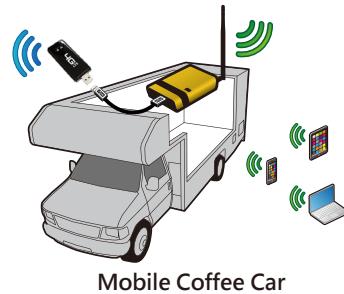

Internet Sharing Applications