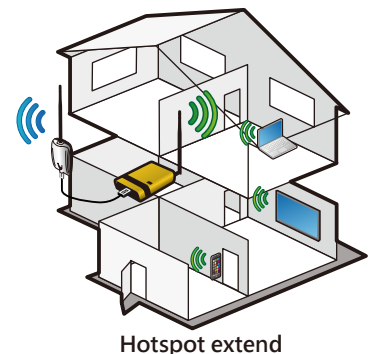

Internet Sharing Applications