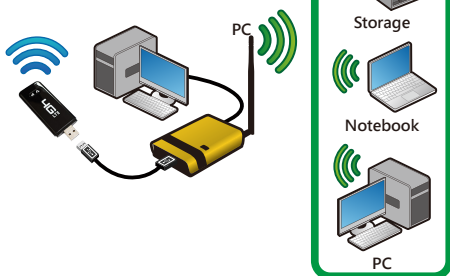

Internet Sharing Applications