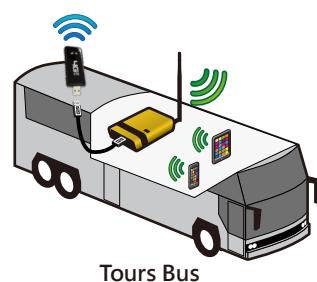

Internet Sharing Applications