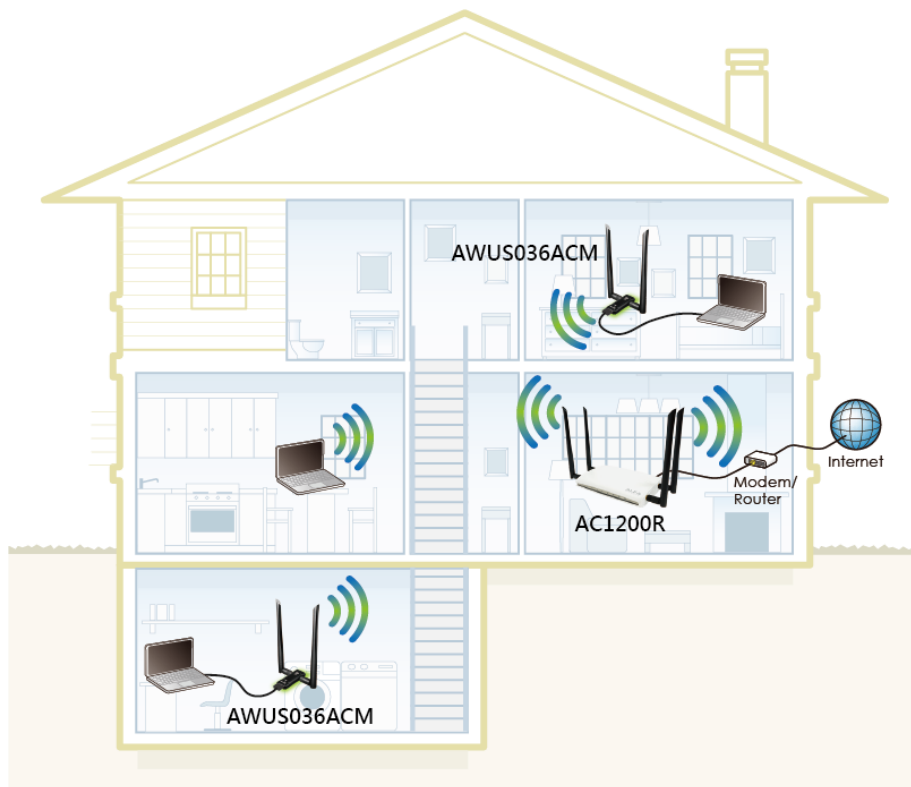

High-Speed 802.11.ac

High speed up to 867Mbps at 5GHz and 300Mbps at 2.4GHz

Detachable connector

Universal RP-SMA female connector allow to exchange to any preferred antenna

Included USB 3.0 cradle dock

Flexible to deployment anywhere with 1.5M USB3.0 cradle dock without limit by USB port location

Dual Band External Antenna

2x dual band high-gain 5dBi antenna ensuring a wide range across a greater distance.

High-Speed USB 3.0

Transfer data 10X faster than USB 2.0 also backward compatible with USB 2.0

AWUS036ACM

802.11ac AC1200 USB Adapter

High Gain Dual-Band
5dBi Antenna

High Gain Dual-Band
5dBi Antenna

High Performance
802.11ac chipset

USB 3.0 Connector

Application

Copyright © ALFA NETWORK Inc. All Rights Reserved *specifications may change at any time without prior notice

Package Contents

- AWUS036ACM
- Driver DVD
- USB 3.0 Cradle dock
- Dual-band Antenna x2
- Quick Installation Guide
- ALFA sticker
- Warning card