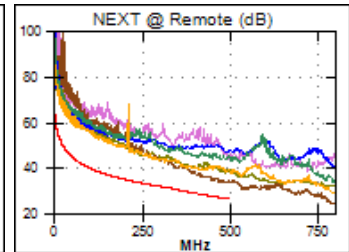

85.2 m

Wire Map (T568B)
PASS

Worst Case Margin Worst Case Value

PASS	MAIN	SR	MAIN	SR
Worst Pair	36-78	36-45	36-78	36-45
NEXT (dB)	4.5	6.7	5.1	6.9
Freq. (MHz)	348.0	475.0	482.0	492.0
Limit (dB)	30.4	26.7	26.5	26.3
Worst Pair	36	36	36	36
PS NEXT (dB)	5.1	7.6	6.1	7.6
Freq. (MHz)	348.0	489.0	482.0	492.0
Limit (dB)	27.4	23.5	23.7	23.4

PASS	MAIN	SR	MAIN	SR
Worst Pair	36-45	45-36	36-45	45-36
ACR-F (dB)	15.7	14.5	15.7	14.5
Freq. (MHz)	465.0	479.0	465.0	479.0
Limit (dB)	9.9	9.7	9.9	9.7
Worst Pair	36	36	36	36
PS ACR-F (dB)	17.0	17.0	17.0	17.2
Freq. (MHz)	471.0	1.0	471.0	495.0
Limit (dB)	6.8	60.3	6.8	6.4

N/A	MAIN	SR	MAIN	SR
Worst Pair	36-45	36-78	36-78	36-45
ACR-N (dB)	9.2	13.8	18.5	19.9
Freq. (MHz)	19.5	3.8	495.0	492.0
Limit (dB)	42.8	59.5	-22.8	-22.6
Worst Pair	36	36	36	36
PS ACR-N (dB)	9.1	14.2	18.4	19.3
Freq. (MHz)	3.8	3.8	495.0	492.0
Limit (dB)	57.0	57.0	-25.7	-25.5