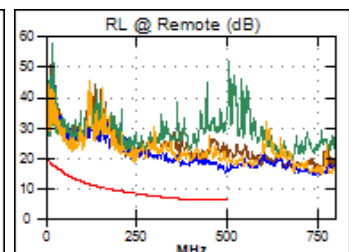

PASS	MAIN	SR	MAIN	SR
Worst Pair	36	36	45	45
RL (dB)	4.0	5.8	9.3	9.1
Freq. (MHz)	2.9	2.8	472.0	497.0
Limit (dB)	19.0	19.0	6.0	6.0