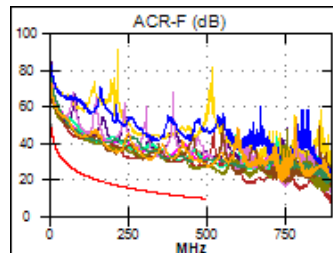

85.2 m

Wire Map (T568B)
PASS

Worst Case Margin Worst Case Value

PASS	MAIN	SR	MAIN	SR
Worst Pair	36-78	36-45	36-78	36-45
NEXT (dB)	4.5	6.7	5.1	6.9
Freq. (MHz)	348.0	475.0	482.0	492.0
Limit (dB)	30.4	26.7	26.5	26.3
Worst Pair	36	36	36	36
PS NEXT (dB)	5.1	7.6	6.1	7.6
Freq. (MHz)	348.0	489.0	482.0	492.0
Limit (dB)	27.4	23.5	23.7	23.4

PASS	MAIN	SR	MAIN	SR
Worst Pair	36-45	45-36	36-45	45-36
ACR-F (dB)	15.7	14.5	15.7	14.5
Freq. (MHz)	465.0	479.0	465.0	479.0
Limit (dB)	9.9	9.7	9.9	9.7
Worst Pair	36	36	36	36
PS ACR-F (dB)	17.0	17.0	17.0	17.2
Freq. (MHz)	471.0	1.0	471.0	495.0
Limit (dB)	6.8	60.3	6.8	6.4

N/A	MAIN	SR	MAIN	SR
Worst Pair	36-45	36-78	36-78	36-45
ACR-N (dB)	9.2	13.8	18.5	19.9
Freq. (MHz)	19.5	3.8	495.0	492.0
Limit (dB)	42.8	59.5	-22.8	-22.6
Worst Pair	36	36	36	36
PS ACR-N (dB)	9.1	14.2	18.4	19.3
Freq. (MHz)	3.8	3.8	495.0	492.0
Limit (dB)	57.0	57.0	-25.7	-25.5