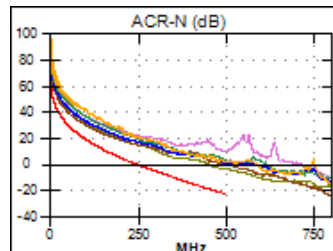

85.2 m

Wire Map (T568B)
PASS

Worst Case Margin Worst Case Value

PASS	MAIN	SR	MAIN	SR
Worst Pair	36-78	36-45	36-78	36-45
NEXT (dB)	4.5	6.7	5.1	6.9
Freq. (MHz)	348.0	475.0	482.0	492.0
Limit (dB)	30.4	26.7	26.5	26.3
Worst Pair	36	36	36	36
PS NEXT (dB)	5.1	7.6	6.1	7.6
Freq. (MHz)	348.0	489.0	482.0	492.0
Limit (dB)	27.4	23.5	23.7	23.4

PASS	MAIN	SR	MAIN	SR
Worst Pair	36-45	45-36	36-45	45-36
ACR-F (dB)	15.7	14.5	15.7	14.5
Freq. (MHz)	465.0	479.0	465.0	479.0
Limit (dB)	9.9	9.7	9.9	9.7
Worst Pair	36	36	36	36
PS ACR-F (dB)	17.0	17.0	17.0	17.2
Freq. (MHz)	471.0	1.0	471.0	495.0
Limit (dB)	6.8	60.3	6.8	6.4

N/A	MAIN	SR	MAIN	SR
Worst Pair	36-45	36-78	36-78	36-45
ACR-N (dB)	9.2	13.8	18.5	19.9
Freq. (MHz)	19.5	3.8	495.0	492.0
Limit (dB)	42.8	59.5	-22.8	-22.6
Worst Pair	36	36	36	36
PS ACR-N (dB)	9.1	14.2	18.4	19.3
Freq. (MHz)	3.8	3.8	495.0	492.0
Limit (dB)	57.0	57.0	-25.7	-25.5