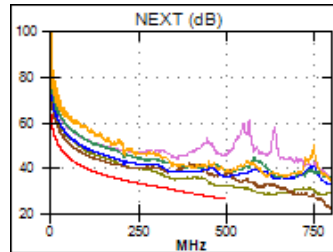

85.2 m

Wire Map (T568B)
PASS

Worst Case Margin Worst Case Value

PASS	MAIN	SR	MAIN	SR
Worst Pair	36-78	36-45	36-78	36-45
NEXT (dB)	4.5	6.7	5.1	6.9
Freq. (MHz)	348.0	475.0	482.0	492.0
Limit (dB)	30.4	26.7	26.5	26.3
Worst Pair	36	36	36	36
PS NEXT (dB)	5.1	7.6	6.1	7.6
Freq. (MHz)	348.0	489.0	482.0	492.0
Limit (dB)	27.4	23.5	23.7	23.4

PASS	MAIN	SR	MAIN	SR
Worst Pair	36-45	45-36	36-45	45-36
ACR-F (dB)	15.7	14.5	15.7	14.5
Freq. (MHz)	465.0	479.0	465.0	479.0
Limit (dB)	9.9	9.7	9.9	9.7
Worst Pair	36	36	36	36
PS ACR-F (dB)	17.0	17.0	17.0	17.2
Freq. (MHz)	471.0	1.0	471.0	495.0
Limit (dB)	6.8	60.3	6.8	6.4

N/A	MAIN	SR	MAIN	SR
Worst Pair	36-45	36-78	36-78	36-45
ACR-N (dB)	9.2	13.8	18.5	19.9
Freq. (MHz)	19.5	3.8	495.0	492.0
Limit (dB)	42.8	59.5	-22.8	-22.6
Worst Pair	36	36	36	36
PS ACR-N (dB)	9.1	14.2	18.4	19.3
Freq. (MHz)	3.8	3.8	495.0	492.0
Limit (dB)	57.0	57.0	-25.7	-25.5