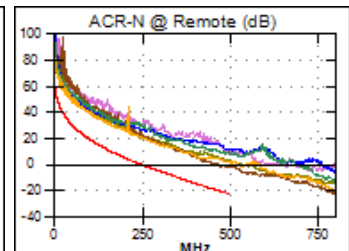

85.2 m

Wire Map (T568B)
PASS

Worst Case Margin Worst Case Value

PASS	MAIN	SR	MAIN	SR
Worst Pair	36-78	36-45	36-78	36-45
NEXT (dB)	4.5	6.7	5.1	6.9
Freq. (MHz)	348.0	475.0	482.0	492.0
Limit (dB)	30.4	26.7	26.5	26.3
Worst Pair	36	36	36	36
PS NEXT (dB)	5.1	7.6	6.1	7.6
Freq. (MHz)	348.0	489.0	482.0	492.0
Limit (dB)	27.4	23.5	23.7	23.4

PASS	MAIN	SR	MAIN	SR
Worst Pair	36-45	45-36	36-45	45-36
ACR-F (dB)	15.7	14.5	15.7	14.5
Freq. (MHz)	465.0	479.0	465.0	479.0
Limit (dB)	9.9	9.7	9.9	9.7
Worst Pair	36	36	36	36
PS ACR-F (dB)	17.0	17.0	17.0	17.2
Freq. (MHz)	471.0	1.0	471.0	495.0
Limit (dB)	6.8	60.3	6.8	6.4

N/A	MAIN	SR	MAIN	SR
Worst Pair	36-45	36-78	36-78	36-45
ACR-N (dB)	9.2	13.8	18.5	19.9
Freq. (MHz)	19.5	3.8	495.0	492.0
Limit (dB)	42.8	59.5	-22.8	-22.6
Worst Pair	36	36	36	36
PS ACR-N (dB)	9.1	14.2	18.4	19.3
Freq. (MHz)	3.8	3.8	495.0	492.0
Limit (dB)	57.0	57.0	-25.7	-25.5