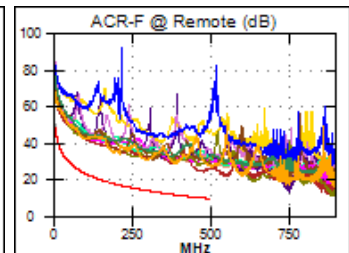

85.2 m

Wire Map (T568B)
PASS

Worst Case Margin Worst Case Value

PASS	MAIN	SR	MAIN	SR
Worst Pair	36-78	36-45	36-78	36-45
NEXT (dB)	4.5	6.7	5.1	6.9
Freq. (MHz)	348.0	475.0	482.0	492.0
Limit (dB)	30.4	26.7	26.5	26.3
Worst Pair	36	36	36	36
PS NEXT (dB)	5.1	7.6	6.1	7.6
Freq. (MHz)	348.0	489.0	482.0	492.0
Limit (dB)	27.4	23.5	23.7	23.4

PASS	MAIN	SR	MAIN	SR
Worst Pair	36-45	45-36	36-45	45-36
ACR-F (dB)	15.7	14.5	15.7	14.5
Freq. (MHz)	465.0	479.0	465.0	479.0
Limit (dB)	9.9	9.7	9.9	9.7
Worst Pair	36	36	36	36
PS ACR-F (dB)	17.0	17.0	17.0	17.2
Freq. (MHz)	471.0	1.0	471.0	495.0
Limit (dB)	6.8	60.3	6.8	6.4

N/A	MAIN	SR	MAIN	SR
Worst Pair	36-45	36-78	36-78	36-45
ACR-N (dB)	9.2	13.8	18.5	19.9
Freq. (MHz)	19.5	3.8	495.0	492.0
Limit (dB)	42.8	59.5	-22.8	-22.6
Worst Pair	36	36	36	36
PS ACR-N (dB)	9.1	14.2	18.4	19.3
Freq. (MHz)	3.8	3.8	495.0	492.0
Limit (dB)	57.0	57.0	-25.7	-25.5