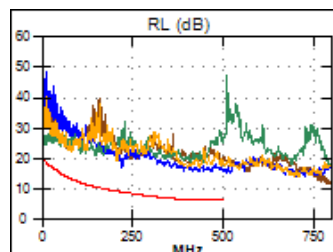

PASS	MAIN	SR	MAIN	SR
Worst Pair	36	36	45	45
RL (dB)	4.0	5.8	9.3	9.1
Freq. (MHz)	2.9	2.8	472.0	497.0
Limit (dB)	19.0	19.0	6.0	6.0