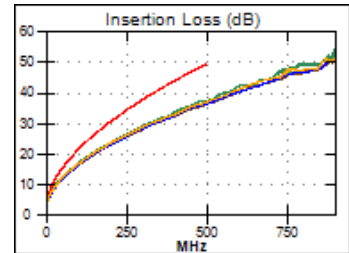

Test Summary: PASS

Model: DTX-1800
 Main S/N: 1357153
 Remote S/N: 1357154
 Main Adapter: DTX-CHA002
 Remote Adapter: DTX-CHA002

Length (m), Limit 100.0	[Pair 78]	85.2
Prop. Delay (ns), Limit 555	[Pair 36]	387
Delay Skew (ns), Limit 50	[Pair 36]	13
Resistance (ohms)	[Pair 36]	23.3
Insertion Loss Margin (dB)	[Pair 36]	12.1
Frequency (MHz)	[Pair 36]	500.0
Limit (dB)	[Pair 36]	49.3

85.2 m

Wire Map (T568B)
PASS

Worst Case Margin Worst Case Value

PASS	MAIN	SR	MAIN	SR
Worst Pair	36-78	36-45	36-78	36-45
NEXT (dB)	4.5	6.7	5.1	6.9
Freq. (MHz)	348.0	475.0	482.0	492.0
Limit (dB)	30.4	26.7	26.5	26.3
Worst Pair	36	36	36	36
PS NEXT (dB)	5.1	7.6	6.1	7.6
Freq. (MHz)	348.0	489.0	482.0	492.0
Limit (dB)	27.4	23.5	23.7	23.4

PASS	MAIN	SR	MAIN	SR
Worst Pair	36-45	45-36	36-45	45-36
ACR-F (dB)	15.7	14.5	15.7	14.5
Freq. (MHz)	465.0	479.0	465.0	479.0
Limit (dB)	9.9	9.7	9.9	9.7
Worst Pair	36	36	36	36
PS ACR-F (dB)	17.0	17.0	17.0	17.2
Freq. (MHz)	471.0	1.0	471.0	495.0
Limit (dB)	6.8	60.3	6.8	6.4